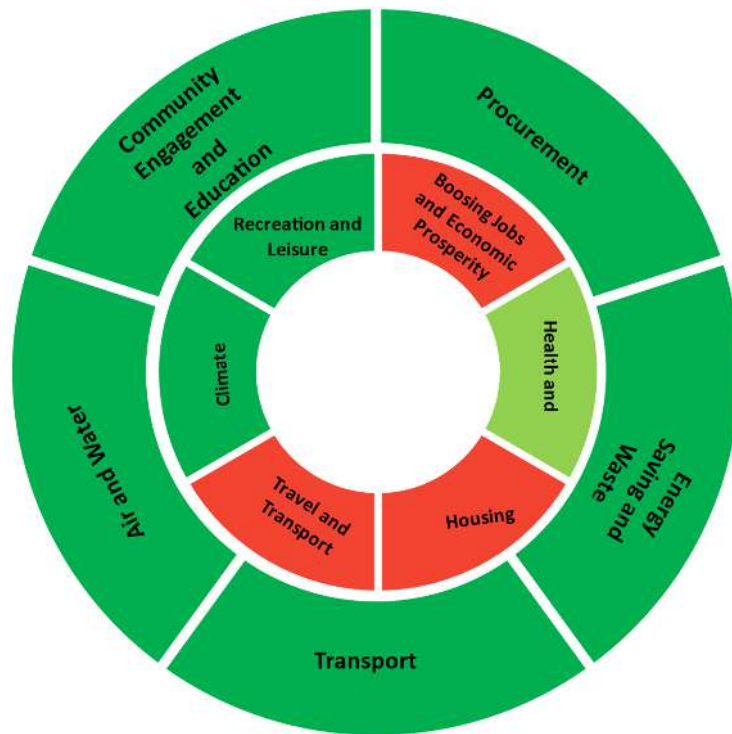

Project: Wilding and Wildflower Town Areas

Date of Assessment: 21.10.2024

How is the project scored?

The **outer ring** scores the project against the climate strategy impact.

1	Long lasting negative impact
2	Short term or limited negative impact
3	No known Impact
4	Short term or limited positive impact
5	Long lasting positive impact

The **inner ring** scores the project against the Business Plan Deliverables.

Low	1
Medium	2
High	3
Exceeding	4
Not applicable	0